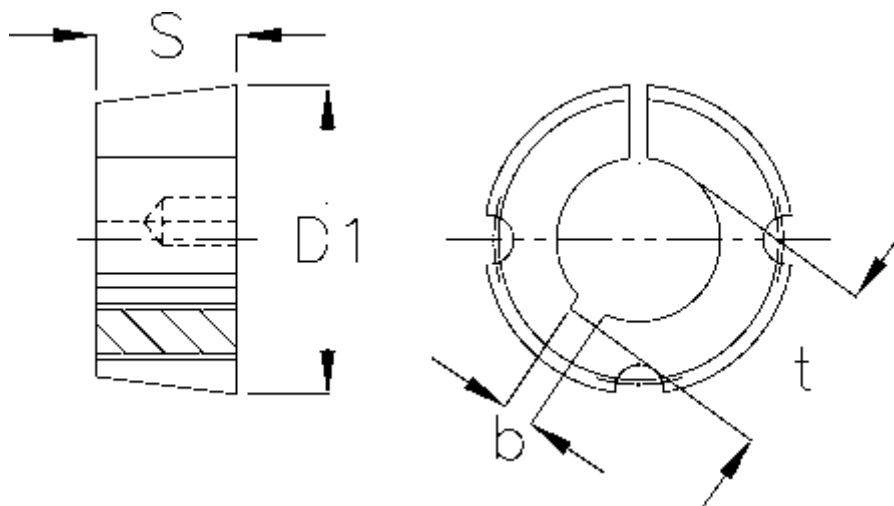

Article number: 6160402012035

Description: Taper bush 2012 bore  $\varnothing 35$  mm

## Measures

|                     |               |
|---------------------|---------------|
| b                   | = 10          |
| Bore                | = 35          |
| Bush type           | = 2012        |
| D1                  | = 70          |
| S                   | = 31,8        |
| Screw size          | = 7/16 x 7/8" |
| t                   | = 38.3        |
| Transmission moment | = 808         |